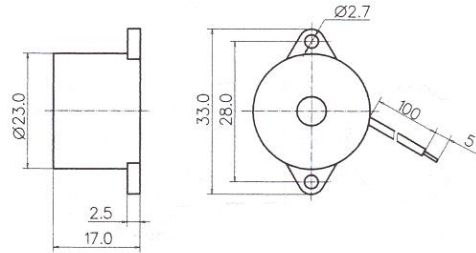

Product Data Sheet

Part No. PB-2317 Non-Washable Type

DIMENSIONS

PB-2317

ϕ 23.0 × H17.0

Type	Unit	PB-2317
Rated Voltage	(VDC)	12
Operating Voltage	(VDC)	3-16
Current Consumption	(mA)	< or = 8
Sound Output (Min)	(dB)	> or = 90
Resonance Frequency	(Hz)	3700±500
Operating Temp	(C)	-20~+60
Storage Temp	(C)	-30~+70
Weight	(g)	5
Dimension	mm	23 x H17
*Value applying at rated voltage		
*distance for measurement 30cm		